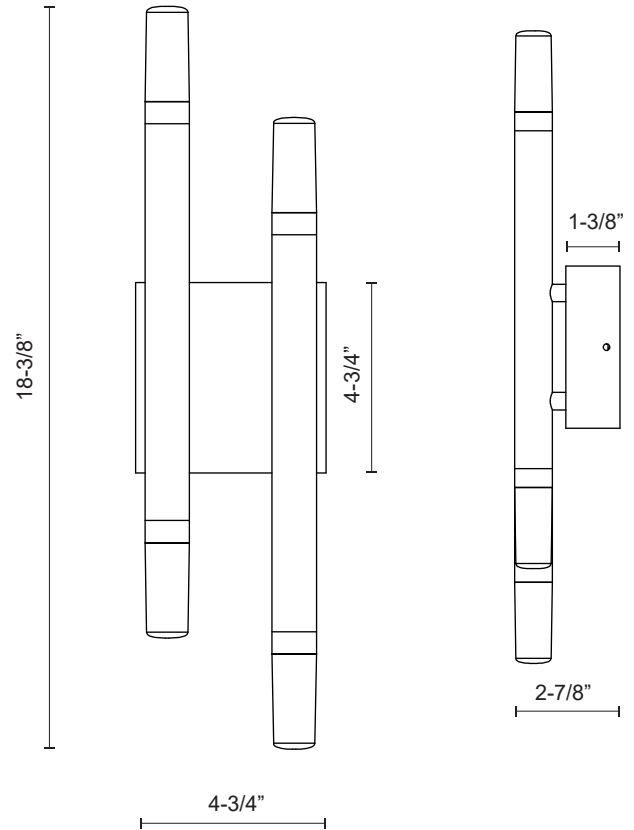

WS19705-WH
White

WS19705-BK
Black

SPECIFICATION DETAILS

* For custom options, consult factory for details.

Fixture Dimensions	W4-3/4"x H18-3/8" x E2-7/8"
Light Source	LED
Wattage	13W
Total Lumens	1020lm*
Delivered Lumens	BK-853lm; WH-940lm*;
Voltage	120V
Color Temperature	3000K
CRI (Ra)	>90
Optional Color Temps	2700K - 5000K Available, Minimum Order Quantities Apply
LED Rated Life	50,000 hours
Dimming	100% - 10%, ELV Dimmer (Not Included)
Diffuser Details	White Acrylic
Location	Dry
Warranty	5 Years
ADA Compliant	Yes
Canopy Dimensions	W4-3/4"x H4-3/4"x E1-3/8"